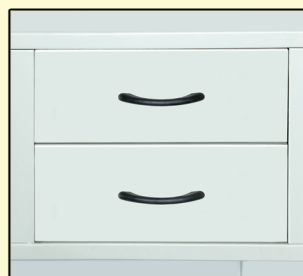

## Features

Keyless Digi-Pad Lock\*

Swing Shut Lock

Dial Lock

Auto Hinge

Shelf chamber

Body Hinge

Oval Closet Rod

Door Mounted Hooks

Door Pocket

Telescopic Hanger\*

Drawers

Nylon height levellers

\* Optional Feature

Since 1968