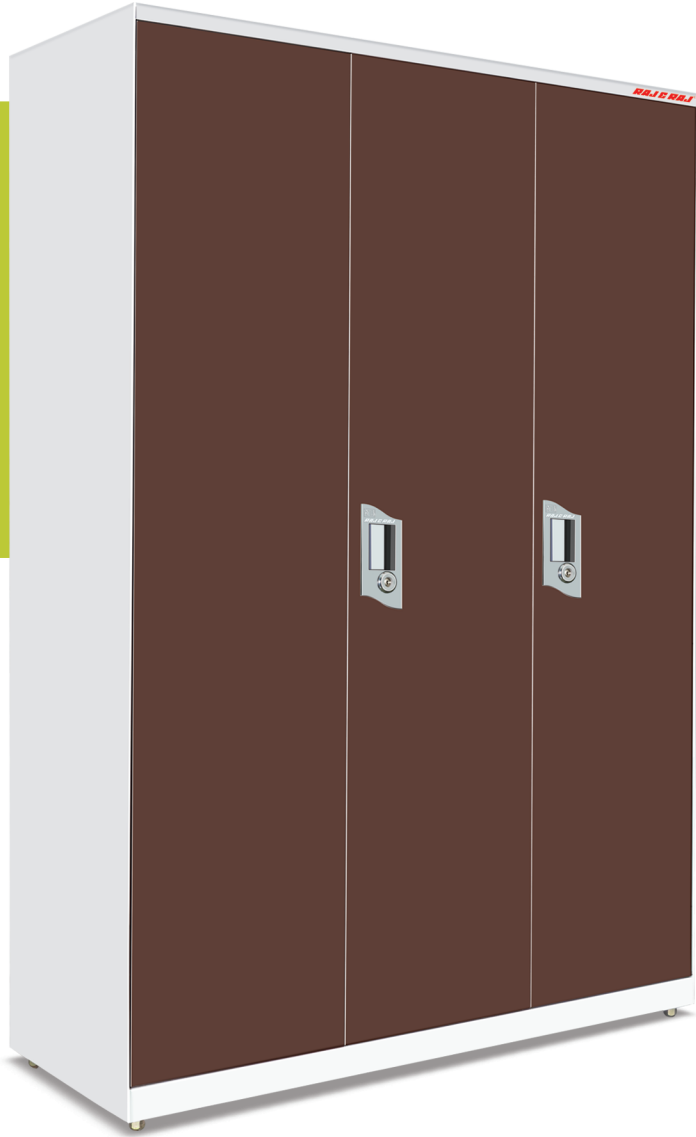

|SafeMaster|

Size: **H78 x W53 x D20 inches** Code: **HS/S6**

Available Colours:

Very
Cherry

Aqua
Marine

Velvet
Pink

Baby
Leaf

Oxford
Blue

Strawberry
Fusion

Berry
Mauve

Dark
Chocolate

Golden
Sun

Deep
Gray

All colours are just indicative, colours may vary from actual products