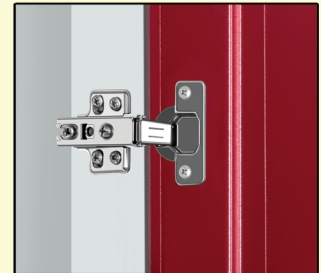

## Features

Keyless Digi-Pad Lock\*

Swing Shut Lock

Dial Lock

Auto Hinge

Shelf chamber

Body Hinge

Oval Closet Rod

Door Mounted Hooks

Door Pocket

Telescopic Hanger\*

Drawers

Nylon height levellers

\* Optional Feature

Since 1968